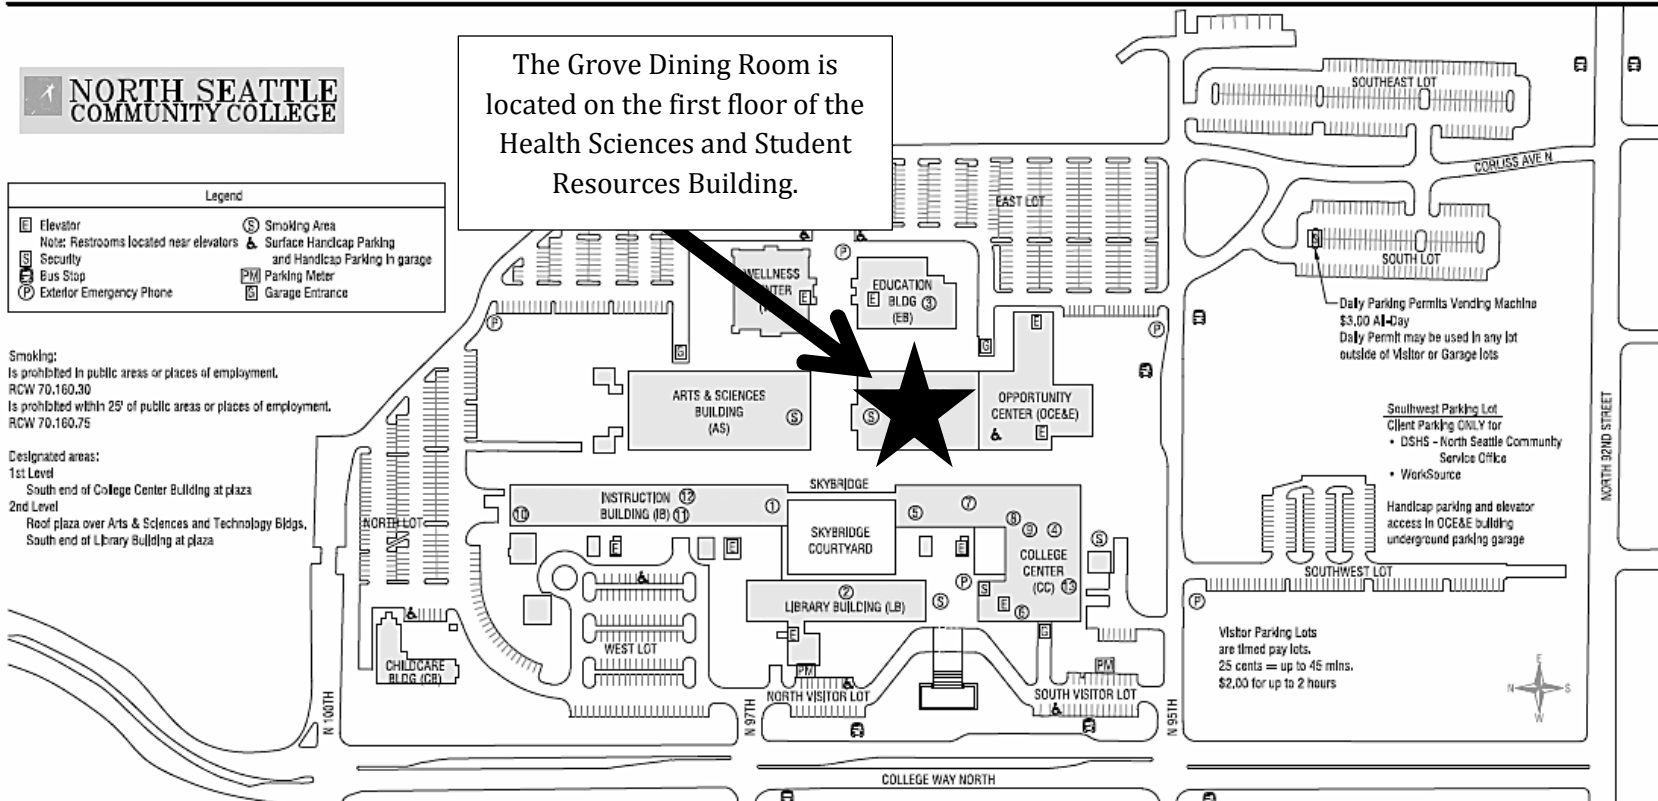

NORTH SEATTLE COMMUNITY COLLEGE

The Grove Dining Room is located on the first floor of the Health Sciences and Student Resources Building.

Legend	
	Elevator
	Note: Restrooms located near elevators
	Security
	Bus Stop
	Exterior Emergency Phone
	Smoking Area
	Surface Handicap Parking and Handicap Parking in garage
	Parking Meter
	Garage Entrance

Smoking:
 Is prohibited in public areas or places of employment.
 RCW 70.160.30
 Is prohibited within 25' of public areas or places of employment.
 RCW 70.160.75

Designated areas:
1st Level
 South end of College Center Building at plaza
2nd Level
 Roof plaza over Arts & Sciences and Technology Bldgs.
 South end of Library Building at plaza